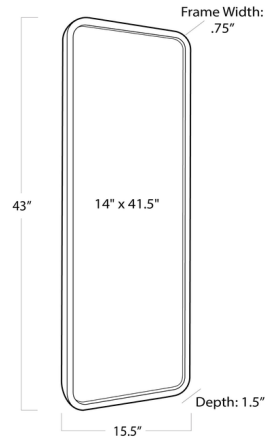

Lightology

lightology.com
866-954-4489
05-15-26

Project: _____

Company: _____

Location: _____ Fixture Type: _____

SPEC #: **RGNI093592**

Approved On: _____ Approved By: _____

Scarlett Mirror - Floor Model

By Regina Andrew

Description

The Scarlett Mirror features a rectangular shape with rounded corners for a classic look that complements a variety of interior styles. Place this mirror in a bedroom or bathroom as a dressing mirror, or any space needing a taller piece to create visual interest. NOTE: This is a discontinued floor model and limited to quantity on hand.

Shown in gold leaf

Specifications

COLOR	N/A
BODY FINISH	Gold Leaf
WATTAGE	N/A
DIMMER	N/A
DIMENSIONS	15.5"W x 43"H x 1.5"D
BULB	N/A
COUNTRY OF ORIGIN	China

CLICK TO VIEW PRODUCT

Notes: