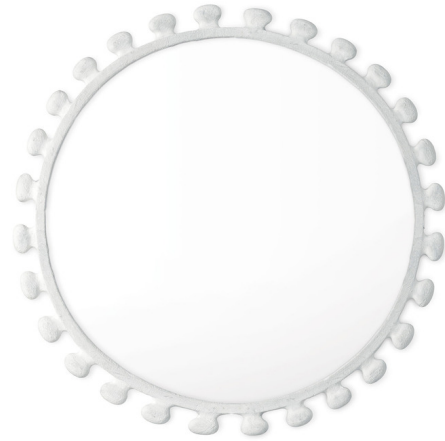

## Sanya Mirror

By Regina Andrew

### Description

The Sanya Mirror is rich with sculptural beauty, featuring a cast metal frame and matte paper mache finish. Place Sanya in an eclectic living room, boho bedroom or anywhere a bit of bold, hand-crafted style is needed.

### Specifications

COLOR	N/A
BODY FINISH	White
WATTAGE	N/A
DIMMER	N/A
DIMENSIONS	32"W x 32"H x 1.5"D
BULB	N/A
COUNTRY OF ORIGIN	India

### Technical Information

PRODUCT DIMENSIONS	Frame Width: 2.5"W
--------------------	--------------------

Shown in white

CLICK TO VIEW PRODUCT

Notes: