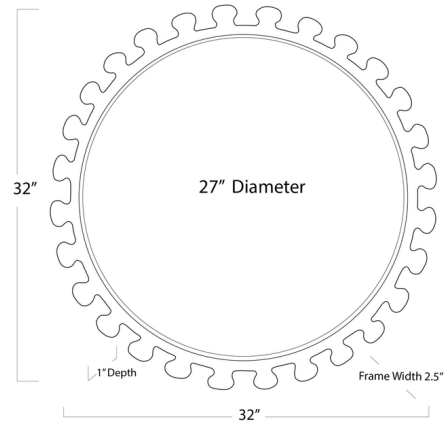

### Specifications

COLOR	N/A
BODY FINISH	White
WATTAGE	N/A
DIMMER	N/A
DIMENSIONS	32"W x 32"H x 1.5"D
BULB	N/A
COUNTRY OF ORIGIN	India

### Technical Information

PRODUCT DIMENSIONS	Frame Width: 2.5"W
--------------------	--------------------

Shown in white

CLICK TO VIEW PRODUCT

Notes: