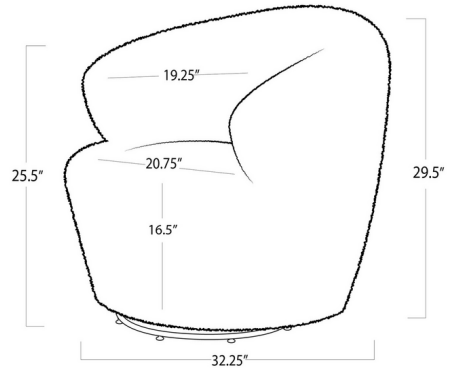

Description

The Myra Swivel Chair features a curved form upholstered in boule faux wool for a look that is both modern and eclectic. A discrete swivel base provides added functionality.

Specifications

COLOR White
BODY FINISH N/A
WATTAGE N/A
DIMMER N/A
DIMENSIONS 32.25"W x 29.5"H x 32"D
BULB N/A
COUNTRY OF ORIGIN China

Technical Information

PRODUCT DIMENSIONS Seat Height: 16.5"H

Shown in white

CLICK TO VIEW PRODUCT

Notes: