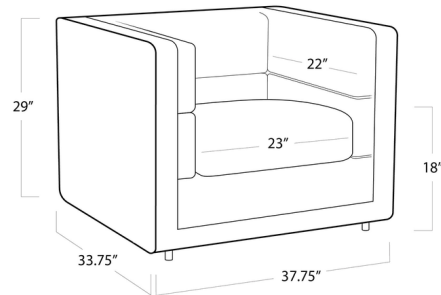

By Regina Andrew

Description

The Alexis Chair features a boxy silhouette with high sides for a modern, modular look. Available in natural linen with a steel accent or Urbane Bronze velvet with a brass accent, Alexis works particularly well in a pair flanking a side table.

Shown in steel / natural linen

Specifications

COLOR Natural Linen
BODY FINISH Steel
WATTAGE N/A
DIMMER N/A
DIMENSIONS 37.75"W x 29"H x 33.75"D
BULB N/A
COUNTRY OF ORIGIN China

Technical Information

PRODUCT DIMENSIONS Seat Height: 18"H