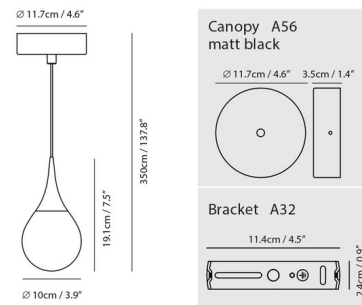

Specifications

COLOR Chrome
 BODY FINISH Chrome
 WATTAGE 5W
 DIMMER Low Voltage Electronic
 DIMENSIONS 3.9"W x 7.5"H
 INTEGRATED LED MODULE 1 x LED/5W/120V LED
 COUNTRY OF ORIGIN China

Technical Information

PRODUCT DIMENSIONS Max Adjustable Overall Height: 137.8"
 COLOR RENDERING 95 CRI
 LAMP COLOR 2700K
 LUMENS/WATT 40.00
 LUMINOUS FLUX 200 lumens

Shown in chrome / chrome

CLICK TO VIEW PRODUCT

Notes: