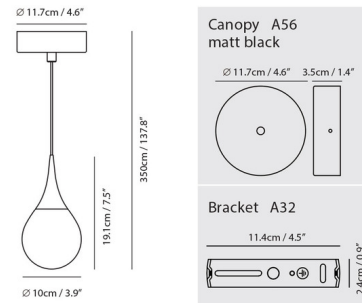

CLICK TO VIEW PRODUCT

Notes: