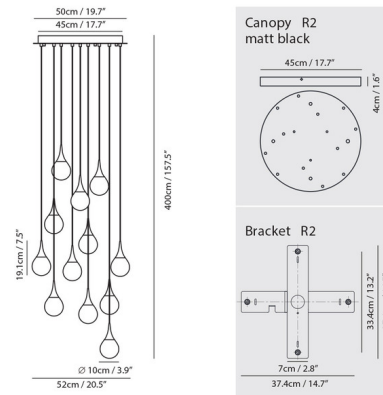

### Description

Inspired by organic shapes and the artistry of fine jewelry, the Paopao Chandelier is a cluster of elegant teardrop silhouettes composed of glass spheres with matching metal caps. The glass is hand-blown and vacuum-plated in layers to create a beautiful gradient. Like a bubble, it produces a mesmerizing play of light and color as it reflects its surroundings and the inner light. The down beam angle of 58 degrees prevents undesirable glare while ensuring sufficient illumination. This alluring chandelier elevates your space with its chic design. Built-in dimmable driver.

### Specifications

COLOR	Chrome
BODY FINISH	Chrome
WATTAGE	60W
DIMMER	Low Voltage Electronic
DIMENSIONS	20.5"W x 7.5"H
INTEGRATED LED MODULE	12 x LED/5W/120V LED
COUNTRY OF ORIGIN	China

### Technical Information

PRODUCT DIMENSIONS	Max Adjustable Overall Height: 157.5"
COLOR RENDERING	95 CRI
LAMP COLOR	2700K
LUMENS/WATT	450.00
LUMINOUS FLUX	2250 lumens

Shown in chrome / chrome

CLICK TO VIEW PRODUCT