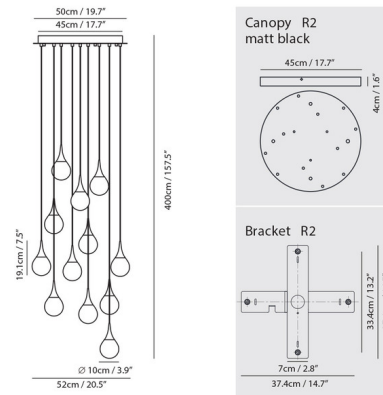

CLICK TO VIEW PRODUCT

Notes: