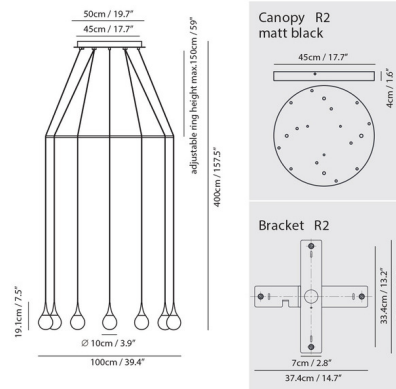

Description

Mimicking bubbles, the Paopao Multi Light Pendant shows off mesmerizing effects of light and color as it reflects its surroundings and the glowing light inside. Inspired by organic shapes and the artistry of fine jewelry, it is a gathering of elegant teardrop silhouettes formed by glass spheres with matching metal caps. The glass is hand-blown and vacuum-plated in layers to achieve its beautiful gradient. The down beam angle of 58 degrees minimizes undesirable glare while ensuring sufficient illumination, and the ring frame height is adjustable. This alluring pendant elevates your space with its chic design. Built-in dimmable driver.

Specifications

COLOR	Chrome
BODY FINISH	Chrome
WATTAGE	60W
DIMMER	Low Voltage Electronic
DIMENSIONS	39.4"W x 7.5"H
INTEGRATED LED MODULE	12 x LED/5W/120V LED
COUNTRY OF ORIGIN	China

Technical Information

PRODUCT DIMENSIONS	Max Adjustable Overall Height: 157.5"
COLOR RENDERING	95 CRI
LAMP COLOR	2700K
LUMENS/WATT	450.00
LUMINOUS FLUX	2250 lumens

Shown in chrome / chrome

CLICK TO VIEW PRODUCT

Notes: