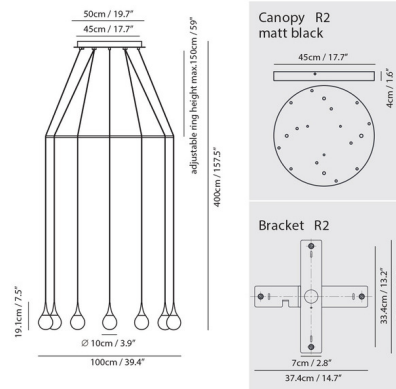

### Description

Mimicking bubbles, the Paopao Multi Light Pendant shows off mesmerizing effects of light and color as it reflects its surroundings and the glowing light inside. Inspired by organic shapes and the artistry of fine jewelry, it is a gathering of elegant teardrop silhouettes formed by glass spheres with matching metal caps. The glass is hand-blown and vacuum-plated in layers to achieve its beautiful gradient. The down beam angle of 58 degrees minimizes undesirable glare while ensuring sufficient illumination, and the ring frame height is adjustable. This alluring pendant elevates your space with its chic design. Built-in dimmable driver.

### Specifications

COLOR	Chrome
BODY FINISH	Chrome
WATTAGE	60W
DIMMER	Low Voltage Electronic
DIMENSIONS	39.4"W x 7.5"H
INTEGRATED LED MODULE	12 x LED/5W/120V LED
COUNTRY OF ORIGIN	China

### Technical Information

PRODUCT DIMENSIONS	Max Adjustable Overall Height: 157.5"
COLOR RENDERING	95 CRI
LAMP COLOR	2700K
LUMENS/WATT	450.00
LUMINOUS FLUX	2250 lumens

Shown in chrome / chrome

CLICK TO VIEW PRODUCT