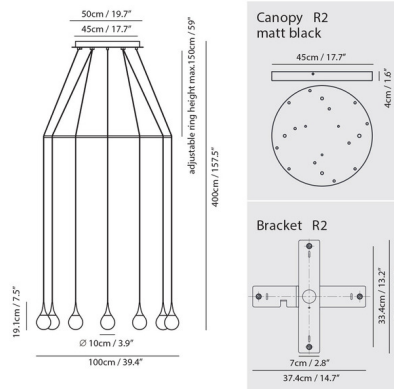

CLICK TO VIEW PRODUCT

Notes: