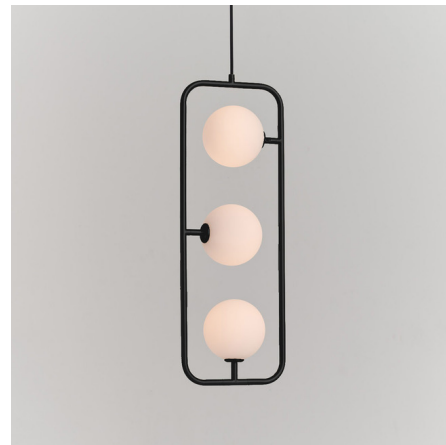

Lightology

lightology.com
866-954-4489
06-30-26

Project: _____
 Company: _____
 Location: _____ Fixture Type: _____
 SPEC #: **SEE1093627**
 Approved On: _____ Approved By: _____

Sircle 3-Light Pendant By Seed Design

Description

The Sircle Linear Pendant draws inspiration from Eastern philosophy, merging the symbols of a soft circle and rigid square. Glowing spheres are arranged harmoniously on a steel frame and can be rotated to create different configurations. Made of hand-blown matte opal glass, they emit a warm light that brightens your space.

Shown in black / opal

Specifications

COLOR Opal
 BODY FINISH Black
 WATTAGE 15W
 DIMMER Standard 120V
 DIMENSIONS 10"W x 26.9"H
 BULB INCLUDED 3 x JCD/G9/5W/120V LED
 COUNTRY OF ORIGIN China

Technical Information

PRODUCT DIMENSIONS Max Adjustable Overall Height: 157.5"
 COLOR RENDERING 90 CRI
 LAMP COLOR 2700K

CLICK TO VIEW PRODUCT

Notes: