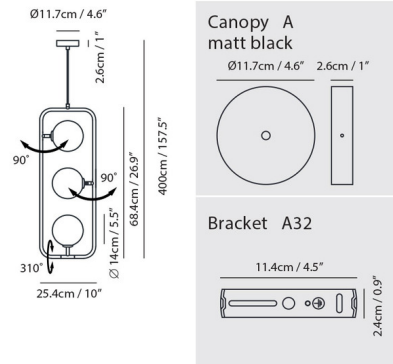

Shown in black / opal

Specifications

COLOR Opal
 BODY FINISH Black
 WATTAGE 15W
 DIMMER Standard 120V
 DIMENSIONS 10"W x 26.9"H
 BULB INCLUDED 3 x JCD/G9/5W/120V LED
 COUNTRY OF ORIGIN China

Technical Information

PRODUCT DIMENSIONS Max Adjustable Overall Height: 157.5"
 COLOR RENDERING 90 CRI
 LAMP COLOR 2700K

CLICK TO VIEW PRODUCT

Notes: