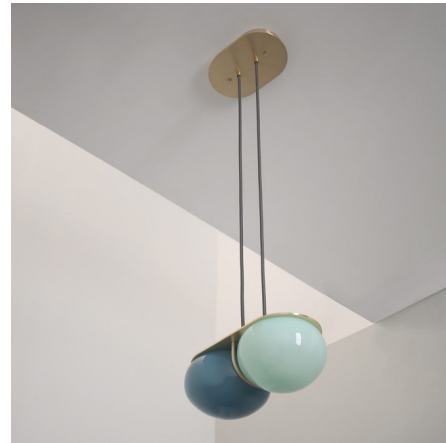

Lightology

lightology.com
866-954-4489
04-06-26

Project: _____

Company: _____

Location: _____ Fixture Type: _____

SPEC #: **SKL1093695**

Approved On: _____ Approved By: _____

Twin 3.0 Pendant By SkLO

Description

The Twin 3.0 Pendant brings a playful aesthetic to any contemporary space. It features a two-toned Glass diffuser that is attached to a Metal base and hangs from a fabric-wrapped cord. Due to the handblown glass process, all glass dimensions are approximate. Made in the Czech Republic. Note: Cord length is field adjustable. Longer lengths available for an additional fee.

Shown in brushed brass / celadon / new blue

Specifications

COLOR Celadon / New Blue
BODY FINISH Brushed Brass
WATTAGE 14W
DIMMER Standard 120V
DIMENSIONS 11"W x 3.8"H x 6"D
BULB INCLUDED 2 x B10/Candelabra (E12)/7W/120V LED
COUNTRY OF ORIGIN Czech Republic

Technical Information

PRODUCT DIMENSIONS Canopy: 8.5" x 5.5"
COLOR RENDERING 90 CRI
LAMP COLOR 3000K
LUMENS/WATT 78.57
LUMINOUS FLUX 550 lumens

CLICK TO VIEW PRODUCT

Notes: