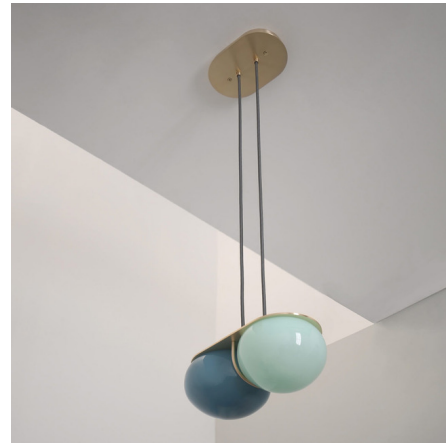

Lightology

lightology.com
866-954-4489
09-18-25

Project: _____

Company: _____

Location: _____ Fixture Type: _____

SPEC #: **SKL1093695**

Approved On: _____ Approved By: _____

Twin 3.0 Pendant

By SkLO

Description

The Twin 3.0 Pendant brings a playful aesthetic to any contemporary space. It features a two-toned Glass diffuser that is attached to a Metal base and hangs from a fabric-wrapped cord. Due to the handblown glass process, all glass dimensions are approximate. Made in the Czech Republic. Note: Cord length is field adjustable. Longer lengths available for an additional fee.

Shown in brushed brass / celadon / new blue

Specifications

COLOR Celadon / New Blue
BODY FINISH Brushed Brass
WATTAGE 14W
DIMMER Standard 120V
DIMENSIONS 11"W x 3.8"H x 6"D
BULB INCLUDED 2 x B10/Candelabra (E12)/7W/120V LED
COUNTRY OF ORIGIN Czech Republic

Technical Information

PRODUCT DIMENSIONS Canopy: 8.5" x 5.5"
COLOR RENDERING 90 CRI
LAMP COLOR 3000K
LUMENS/WATT 78.57
LUMINOUS FLUX 550 lumens

CLICK TO VIEW PRODUCT

Notes: