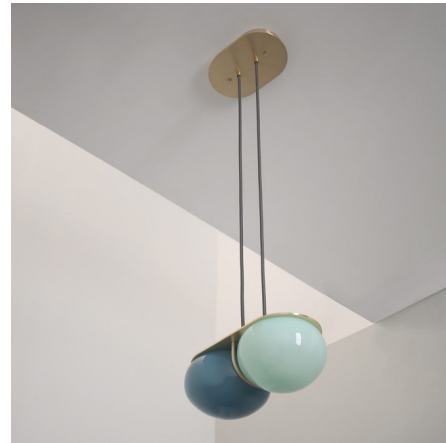

Lightology

lightology.com
866-954-4489
05-21-26

Project: _____

Company: _____

Location: _____ Fixture Type: _____

SPEC #: **SKL1093695**

Approved On: _____ Approved By: _____

Twin 3.0 Pendant By SkLO

Description

The Twin 3.0 Pendant brings a playful aesthetic to any contemporary space. It features a two-toned Glass diffuser that is attached to a Metal base and hangs from a fabric-wrapped cord. Due to the handblown glass process, all glass dimensions are approximate. Made in the Czech Republic. Note: Cord length is field adjustable. Longer lengths available for an additional fee.

Shown in brushed brass / celadon / new blue

Specifications

COLOR Celadon / New Blue
BODY FINISH Brushed Brass
WATTAGE 14W
DIMMER Standard 120V
DIMENSIONS 11"W x 3.8"H x 6"D
BULB INCLUDED 2 x B10/Candelabra (E12)/7W/120V LED
COUNTRY OF ORIGIN Czech Republic

Technical Information

PRODUCT DIMENSIONS Canopy: 8.5" x 5.5"
COLOR RENDERING 90 CRI
LAMP COLOR 3000K
LUMENS/WATT 78.57
LUMINOUS FLUX 550 lumens

CLICK TO VIEW PRODUCT

Notes: