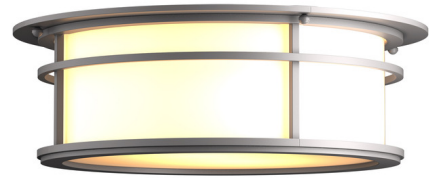

By Hubbardton Forge

Description

The Province Outdoor Flush Mount brings a tasteful look to your exterior space. The Opal glass diffuser is surrounded by framework of metal bands. Robust Coastal Outdoor finishes are specifically formulated to resist some of the harshest environmental conditions. Lifetime Limited Warranty when installed in residential setting. Handcrafted to order by skilled artisans in Vermont, USA.

Shown in coastal burnished steel / opal

Specifications

COLOR Opal
BODY FINISH Coastal Burnished Steel
WATTAGE 120W
DIMMER Standard 120V
DIMENSIONS 14.5"W x 4.7"H
BULB NOT INCLUDED 2 x A15/Medium (E26)/60W/120V Incandescent
COUNTRY OF ORIGIN United States