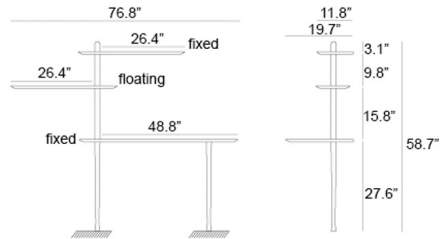

By Nomon

Description

The minimal Unica Escritorio Desk brings fresh, modern style to your workspace. It features a desk surface and two compact shelves, finished in natural walnut veneer, supported by solid walnut poles. One shelf is fixed to the wall and the other floats, able to swing right or left to suit your needs. Beveling on the shelf and desk undersides creates clean, sleek edges. Assembly required.

Shown in black stained ash

Specifications

COLOR	N/A
BODY FINISH	Black Stained Ash
WATTAGE	N/A
DIMMER	N/A
DIMENSIONS	76.77"W x 58.66"H x 19.7"D
BULB	N/A
COUNTRY OF ORIGIN	Spain

CLICK TO VIEW PRODUCT

Notes: