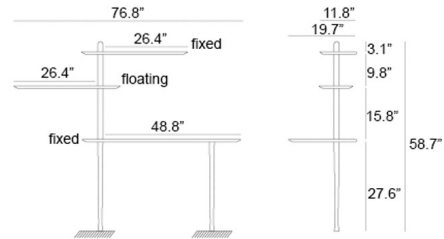

By Nomon

Description

The minimal Unica Escritorio Desk brings fresh, modern style to your workspace. It features a desk surface and two compact shelves, finished in natural walnut veneer, supported by solid walnut poles. One shelf is fixed to the wall and the other floats, able to swing right or left to suit your needs. Beveling on the shelf and desk undersides creates clean, sleek edges. Assembly required.

Shown in black stained ash

Specifications

COLOR	N/A
BODY FINISH	Black Stained Ash
WATTAGE	N/A
DIMMER	N/A
DIMENSIONS	76.77"W x 58.66"H x 19.7"D
BULB	N/A
COUNTRY OF ORIGIN	Spain

CLICK TO VIEW PRODUCT

Notes: