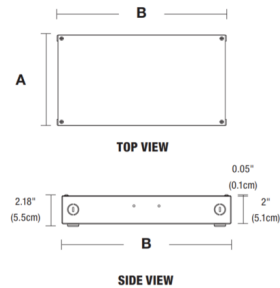

### Description

The Tunable White 2XK 2-Channel 0-10V Power Supply accepts input voltage of 120-277 volts AC and outputs 24VDC power up to 1X96, 2X96, 3X96 or 4X96 watts. The low voltage output dims down to 1% when two additional wires are connected to a 0-10V dimmer. The enclosure provides space inside for electrical connections. Features short circuit, overload and over temperature protection. Title 24 with JA8 listed PureEdge products and systems. Indoor use only. Includes power supply, box cover and stud hangers. Dimming: Controls the light and color intensity 0-10V (dimmer needs to be capable to dim to 0% without on/off switch)

Shown in white

	A	B
PSB-96W-010-24VDC-2XK	6.48"	12.15"
PSB-2X96W-010-24VDC-2XK	10"	14"
PSB-3X96W-010-24VDC-2XK	13"	17"
PSB-4X96W-010-24VDC-2XK	13"	17"

### Specifications

COLOR . . . . . N/A  
 BODY FINISH . . . . . White  
 WATTAGE . . . . . 96W  
 DIMMER . . . . . 0-10V  
 DIMENSIONS . . . . . 12.1"W x 2.18"H x 6.48"D  
 BULB NOT INCLUDED . . . . . N/A