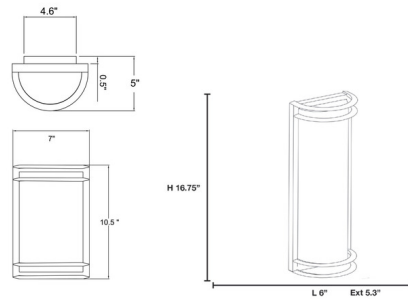

CLICK TO VIEW PRODUCT

Notes: