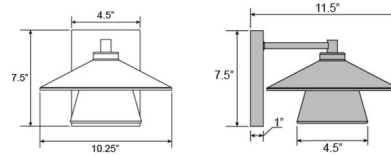

By Access

Description

The Silo Outdoor Wall Sconce features a flat cone design originating from traditional barn lights, enhanced by the charming touch of a seeded glass shade. As a marine grade fixture, it is suitable for outdoor applications including waterfront settings, patios, and decks. Suitable for commercial or residential use.

Shown in black / clear seeded

Specifications

COLOR Clear Seeded
BODY FINISH Black
WATTAGE 9W
DIMMER Low Voltage Electronic
DIMENSIONS 10.25\"W x 7.5\"H x 11.5\"D
INTEGRATED LED MODULE 1 x LED/9W/120V LED
COUNTRY OF ORIGIN China

Technical Information

PRODUCT DIMENSIONS Backplate: Rectangle, 4.5\"W x 7.5\"H x 1\"D
COLOR RENDERING 90 CRI
LAMP COLOR 3000K
LUMENS/WATT 49.56
LUMINOUS FLUX 446 lumens

CLICK TO VIEW PRODUCT

Notes: