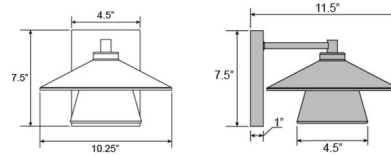

### Description

The Silo Outdoor Wall Sconce features a flat cone design originating from traditional barn lights, enhanced by the charming touch of a seeded glass shade. As a marine grade fixture, it is suitable for outdoor applications including waterfront settings, patios, and decks. Suitable for commercial or residential use.

### Specifications

COLOR	Clear Seeded
BODY FINISH	Black
WATTAGE	9W
DIMMER	Low Voltage Electronic
DIMENSIONS	10.25\"W x 7.5\"H x 11.5\"D
INTEGRATED LED MODULE	1 x LED/9W/120V LED
COUNTRY OF ORIGIN	China

### Technical Information

PRODUCT DIMENSIONS	Backplate: Rectangle, 4.5\"W x 7.5\"H x 1\"D
COLOR RENDERING	90 CRI
LAMP COLOR	3000K
LUMENS/WATT	49.56
LUMINOUS FLUX	446 lumens

CLICK TO VIEW PRODUCT

Notes: