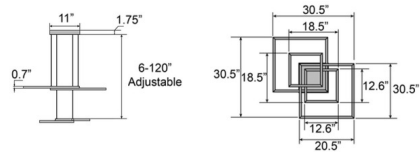

## Squared Pendant By Access

### Specifications

COLOR	N/A
BODY FINISH	Black
WATTAGE	75W
DIMMER	Low Voltage Electronic
DIMENSIONS	30.5"W x 4.5"H x 30.5"D
INTEGRATED LED MODULE	1 x LED/75W/120V LED
COUNTRY OF ORIGIN	China

### Technical Information

PRODUCT DIMENSIONS	Adjustable Overall Height: 6" to 123"
COLOR RENDERING	85 CRI
LAMP COLOR	3000K
LUMENS/WATT	74.67
LUMINOUS FLUX	5600 lumens

CLICK TO VIEW PRODUCT

Notes: