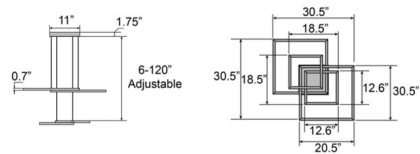

Shown in black

Specifications

COLOR	N/A
BODY FINISH	Black
WATTAGE	75W
DIMMER	Low Voltage Electronic
DIMENSIONS	30.5"W x 4.5"H x 30.5"D
INTEGRATED LED MODULE	1 x LED/75W/120V LED
COUNTRY OF ORIGIN	China

Technical Information

PRODUCT DIMENSIONS	Adjustable Overall Height: 6" to 123"
COLOR RENDERING	85 CRI
LAMP COLOR	3000K
LUMENS/WATT	74.67
LUMINOUS FLUX	5600 lumens

CLICK TO VIEW PRODUCT

Notes: