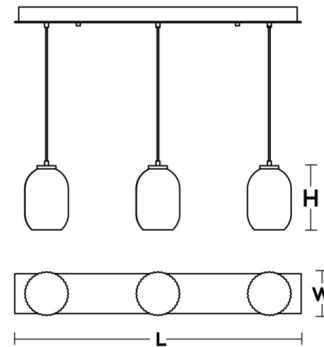

Specifications

COLOR	White
BODY FINISH	White
WATTAGE	180W
DIMMER	Standard 120V
DIMENSIONS	36"L x 5.5"W x 8"H
BULB NOT INCLUDED	3 x A19/Medium (E26)/60W/120V Incandescent
OTHER BULB OPTIONS	3 x A19/Medium (E26)/120V LED
COUNTRY OF ORIGIN	China

Technical Information

PRODUCT DIMENSIONS	Max Adjustable Overall Height: 116"
--------------------	-------------------------------------

Notes:

Shown in white / white

H L W
8" 36" 5-1/2"

CLICK TO VIEW PRODUCT