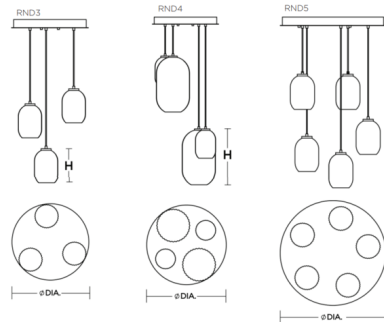

Specifications

COLOR	White
BODY FINISH	White
WATTAGE	180W
DIMMER	Standard 120V
DIMENSIONS	18"W x 8"H
BULB NOT INCLUDED	3 x A19/Medium (E26)/60W/120V Incandescent
OTHER BULB OPTIONS	3 x A19/Medium (E26)/120V LED
COUNTRY OF ORIGIN	China

Technical Information

PRODUCT DIMENSIONS Max Adjustable Overall Height: 116"

Shown in white / white

Qty.	Lamp	DIA.	H
3	60W (MAX)	18"	8"
4	60W (MAX)	18"	15-1/2"
5	60W (MAX)	24"	8"

CLICK TO VIEW PRODUCT

Notes: