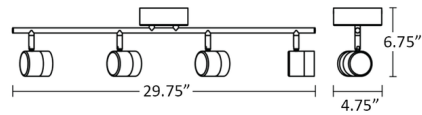

Shown in black / frosted

Specifications

| | |
|-----------------------|---------------------------|
| COLOR | Frosted |
| BODY FINISH | Black |
| WATTAGE | 24W |
| DIMMER | Standard 120V |
| DIMENSIONS | 29.75"W x 6.75"H x 4.75"D |
| INTEGRATED LED MODULE | 4 x LED/6W/120V LED |
| COUNTRY OF ORIGIN | China |

Technical Information

| | |
|--------------------|-----------------------------------|
| PRODUCT DIMENSIONS | Canopy: Round, 4.75" Dia x 1.75"H |
| LAMP LIFE | 50000 hours |
| COLOR RENDERING | 90 CRI |
| LAMP COLOR | 3000K |
| LUMENS/WATT | 300.00 |
| LUMINOUS FLUX | 1800 lumens |