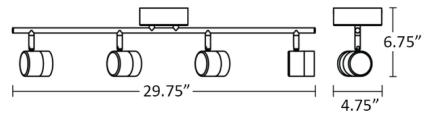

Shown in black / frosted

Specifications

COLOR	Frosted
BODY FINISH	Black
WATTAGE	24W
DIMMER	Standard 120V
DIMENSIONS	29.75"W x 6.75"H x 4.75"D
INTEGRATED LED MODULE	4 x LED/6W/120V LED
COUNTRY OF ORIGIN	China

Technical Information

PRODUCT DIMENSIONS	Canopy: Round, 4.75" Dia x 1.75"H
LAMP LIFE	50000 hours
COLOR RENDERING	90 CRI
LAMP COLOR	3000K
LUMENS/WATT	300.00
LUMINOUS FLUX	1800 lumens

CLICK TO VIEW PRODUCT