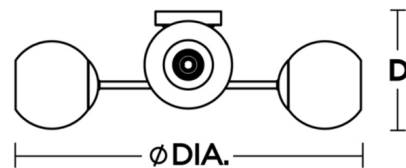

Shown in satin brass / clear

D DIA.
8-1/4" 25"

Specifications

COLOR	Clear
BODY FINISH	Satin Brass
WATTAGE	240W
DIMMER	Standard 120V
DIMENSIONS	25"W x 8.25"H
BULB NOT INCLUDED	4 x Edison ST-Shape/Medium (E26)/60W/120V Incandescent
OTHER BULB OPTIONS	4 x Edison ST-Shape/Medium (E26)/120V LED 4 x A19/Medium (E26)/120V LED
COUNTRY OF ORIGIN	China

Technical Information

PRODUCT DIMENSIONS	Canopy: Round, 4.7" Dia x 1"H
--------------------	-------------------------------

CLICK TO VIEW PRODUCT

Notes: