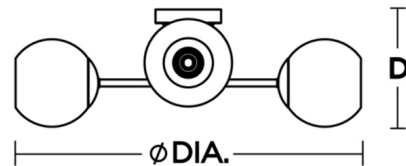

### Specifications

COLOR . . . . . Clear  
BODY FINISH . . . . . Satin Brass  
WATTAGE . . . . . 240W  
DIMMER . . . . . Standard 120V  
DIMENSIONS . . . . . 25"W x 8.25"H  
BULB NOT INCLUDED 4 x Edison ST-Shape/Medium (E26)/60W/120V Incandescent  
OTHER BULB OPTIONS . . . . . 4 x Edison ST-Shape/Medium (E26)/120V LED  
4 x A19/Medium (E26)/120V LED  
COUNTRY OF ORIGIN . . . . . China

### Technical Information

PRODUCT DIMENSIONS . . . . . Canopy: Round, 4.7" Dia x 1"H

Notes:

Shown in satin brass / clear

D DIA.  
8-1/4" 25"

CLICK TO VIEW PRODUCT