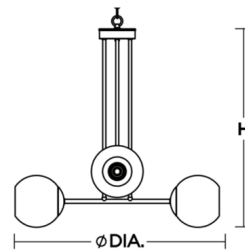

By AFX

Description

Add an alluring touch of style and class to your kitchen island and dining room space with the Jamie 4 Light Pendant. This dynamic pendant is crafted with a metal frame and clear glass shades, perfect for a wide variety of interior design schemes. This hardwired light fixture hangs down to ensure that warm, ambient light reaches the far corners of your space. Use this dynamic pendant to upgrade your kitchen or dining room space. TRIAC and ELV dimming.

Shown in satin brass / clear

H DIA.
24" 25"

Specifications

COLOR	Clear
BODY FINISH	Satin Brass
WATTAGE	240W
DIMMER	Standard 120V
DIMENSIONS	25.1"W x 24.1"H
BULB NOT INCLUDED	4 x Edison ST-Shape/Medium (E26)/60W/120V Incandescent
OTHER BULB OPTIONS	4 x A19/Medium (E26)/120V LED 4 x Edison ST-Shape/Medium (E26)/120V LED
COUNTRY OF ORIGIN	China

Technical Information

PRODUCT DIMENSIONS	Adjustable Chain Length: 72"
--------------------	------------------------------

CLICK TO VIEW PRODUCT

Notes: