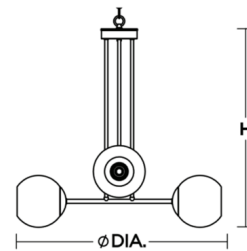

By AFX

Description

Add an alluring touch of style and class to your kitchen island and dining room space with the Jamie 4 Light Pendant. This dynamic pendant is crafted with a metal frame and clear glass shades, perfect for a wide variety of interior design schemes. This hardwired light fixture hangs down to ensure that warm, ambient light reaches the far corners of your space. Use this dynamic pendant to upgrade your kitchen or dining room space. TRIAC and ELV dimming.

Shown in satin brass / clear

H DIA.
24" 25"

Specifications

COLOR Clear
BODY FINISH Satin Brass
WATTAGE 240W
DIMMER Standard 120V
DIMENSIONS 25.1"W x 24.1"H
BULB NOT INCLUDED 4 x Edison ST-Shape/Medium (E26)/60W/120V Incandescent
OTHER BULB OPTIONS 4 x A19/Medium (E26)/120V LED
4 x Edison ST-Shape/Medium (E26)/120V LED
COUNTRY OF ORIGIN China

Technical Information

PRODUCT DIMENSIONS Adjustable Chain Length: 72"

CLICK TO VIEW PRODUCT

Notes: