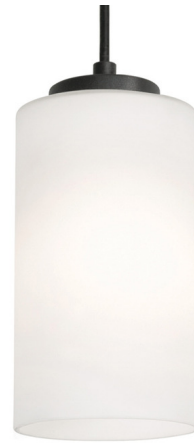

Lightology

lightology.com
866-954-4489
04-22-26

Project: _____

Company: _____

Location: _____ Fixture Type: _____

SPEC #: **AFX1093849**

Approved On: _____ Approved By: _____

Leo Pendant By AFX

Description

Make your kitchen and dining room space warmer and brighter with the Leo Pendant. This dazzling pendant light is crafted with a sleek glass shade, adding a beautiful allure to any interior space. This hardwired light possesses a stunning outward appearance and is perfect for a wide variety of interior design schemes. From the stunning design to the excellent performance, this pendant light will instantly elevate the interior of your home.

Specifications

COLOR	White
BODY FINISH	Black
WATTAGE	9W
DIMMER	Standard 120V
DIMENSIONS	4"W x 6.5"H
BULB NOT INCLUDED	1 x A19/Medium (E26)/9W/120V LED
COUNTRY OF ORIGIN	China

Technical Information

PRODUCT DIMENSIONS Adjustable Overall Height: Max 119"

Shown in black / white

- Ø DIA. -	
DIA.	H
4"	6-1/2"
4"	12"

CLICK TO VIEW PRODUCT

Notes: