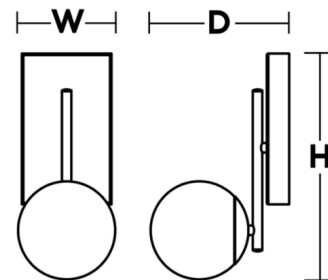

Specifications

COLOR	White
BODY FINISH	Black
WATTAGE	10W
DIMMER	Low Voltage Electronic
DIMENSIONS	5"W x 12"H x 7.375"D
INTEGRATED LED MODULE	1 x LED/10W/120V LED
COUNTRY OF ORIGIN	China

Technical Information

PRODUCT DIMENSIONS	Backplate: Rectangle, 4.72"W x 7.87"H x 1.18"D
LAMP LIFE	50000 hours
COLOR RENDERING	90 CRI
LAMP COLOR	3000K
LUMENS/WATT	57.50
LUMINOUS FLUX	575 lumens

Shown in black / white

H W D
12" 5" 7-3/8"