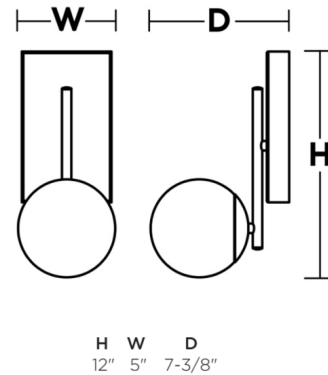

Specifications

COLOR	White
BODY FINISH	Black
WATTAGE	10W
DIMMER	Low Voltage Electronic
DIMENSIONS	5"W x 12"H x 7.375"D
INTEGRATED LED MODULE	1 x LED/10W/120V LED
COUNTRY OF ORIGIN	China

Technical Information

PRODUCT DIMENSIONS	Backplate: Rectangle, 4.72"W x 7.87"H x 1.18"D
LAMP LIFE	50000 hours
COLOR RENDERING	90 CRI
LAMP COLOR	3000K
LUMENS/WATT	57.50
LUMINOUS FLUX	575 lumens

Shown in black / white

CLICK TO VIEW PRODUCT