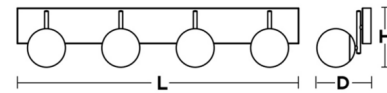

Specifications

COLOR White
 BODY FINISH Black
 WATTAGE 24W
 DIMMER Low Voltage Electronic
 DIMENSIONS 30"W x 7.875"H x 7.375"D
 INTEGRATED LED MODULE 3 x LED/8W/120V LED
 COUNTRY OF ORIGIN China

Technical Information

PRODUCT DIMENSIONS Backplate: Rectangle, 30"W x 4.5"H x 1.18"D
 LAMP LIFE 50000 hours
 COLOR RENDERING 90 CRI
 LAMP COLOR 3000K
 LUMENS/WATT 212.50
 LUMINOUS FLUX 1700 lumens

Shown in black / white

L	H	D
30"	7-7/8"	7-3/8"
38"	7-7/8"	7-3/8"