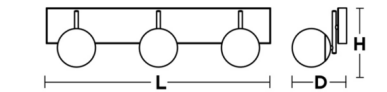

Specifications

COLOR White
 BODY FINISH Black
 WATTAGE 24W
 DIMMER Low Voltage Electronic
 DIMENSIONS 30"W x 7.875"H x 7.375"D
 INTEGRATED LED MODULE 3 x LED/8W/120V LED
 COUNTRY OF ORIGIN China

Technical Information

PRODUCT DIMENSIONS Backplate: Rectangle, 30"W x 4.5"H x 1.18"D
 LAMP LIFE 50000 hours
 COLOR RENDERING 90 CRI
 LAMP COLOR 3000K
 LUMENS/WATT 212.50
 LUMINOUS FLUX 1700 lumens

Shown in black / white

L	H	D
30"	7-7/8"	7-3/8"
38"	7-7/8"	7-3/8"