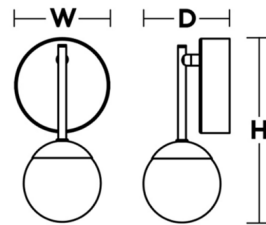

### Specifications

COLOR . . . . . White  
BODY FINISH . . . . . Black  
WATTAGE . . . . . 6.5W  
DIMMER . . . . . Standard 120V  
DIMENSIONS . . . . . 4.375"W x 8.5"H x 4"D  
INTEGRATED LED MODULE . . . . . 1x LED/6.5W/120V LED  
COUNTRY OF ORIGIN . . . . . China

### Technical Information

PRODUCT DIMENSIONS . . . . . Backplate: Round, 4.25" Dia x 1.375"D  
LAMP LIFE . . . . . 50000 hours  
COLOR RENDERING . . . . . 90 CRI  
LAMP COLOR . . . . . 3000K  
LUMENS/WATT . . . . . 76.15  
LUMINOUS FLUX . . . . . 495 lumens

Shown in black / white

H W D  
8-1/2" 4-3/8" 4"

CLICK TO VIEW PRODUCT

Notes: