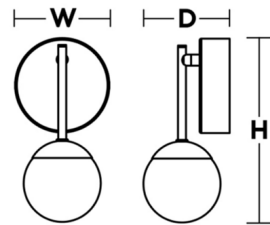

### Specifications

COLOR . . . . . White  
 BODY FINISH . . . . . Black  
 WATTAGE . . . . . 6.5W  
 DIMMER . . . . . Standard 120V  
 DIMENSIONS . . . . . 4.375"W x 8.5"H x 4"D  
 INTEGRATED LED MODULE . . . . . 1x LED/6.5W/120V LED  
 COUNTRY OF ORIGIN . . . . . China

### Technical Information

PRODUCT DIMENSIONS . . . . . Backplate: Round, 4.25" Dia x 1.375"D  
 LAMP LIFE . . . . . 50000 hours  
 COLOR RENDERING . . . . . 90 CRI  
 LAMP COLOR . . . . . 3000K  
 LUMENS/WATT . . . . . 76.15  
 LUMINOUS FLUX . . . . . 495 lumens

Shown in black / white

H W D  
8-1/2" 4-3/8" 4"

CLICK TO VIEW PRODUCT

Notes: