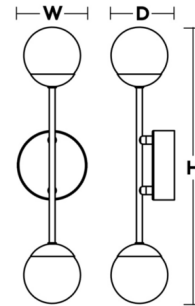

Description

Refresh the lighting scheme of any room in your home courtesy of the Pearl Double Wall Sconce. This dynamic indoor light fixture boasts a rich frame and glass shades, adding a luxurious allure to any space it inhabits. This hardwired light produces an ample amount of warm, LED-quality light that will reach the far corners of your space. Plus, this rich design allows for this fixture to fit within a number of design schemes. Add depth and crisp light to your hallway, living room or basement with this wall sconce. It can be mounted vertically or horizontally.

Specifications

COLOR	White
BODY FINISH	Black
WATTAGE	13W
DIMMER	Low Voltage Electronic
DIMENSIONS	4.375"W x 17.25"H x 4"D
INTEGRATED LED MODULE	2 x LED/6.5W/120V LED
COUNTRY OF ORIGIN	China

Technical Information

PRODUCT DIMENSIONS	Backplate: Round, 4.25" Dia x 1.375"D
LAMP LIFE	50000 hours
COLOR RENDERING	90 CRI
LAMP COLOR	3000K
LUMENS/WATT	145.38
LUMINOUS FLUX	945 lumens

Shown in black / white

H W D
17-1/4" 4-3/8" 4"