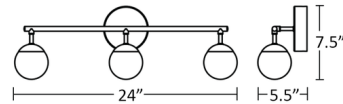

Specifications

COLOR	White
BODY FINISH	Black
WATTAGE	15W
DIMMER	Low Voltage Electronic
DIMENSIONS	24"W x 7.5"H x 5.5"D
INTEGRATED LED MODULE	3 x LED/5W/120V LED
COUNTRY OF ORIGIN	China

Technical Information

PRODUCT DIMENSIONS	Backplate: Round, 4.25" Dia x 1.375"D
LAMP LIFE	50000 hours
COLOR RENDERING	90 CRI
LAMP COLOR	3000K
LUMENS/WATT	237.00
LUMINOUS FLUX	1185 lumens

Shown in black / white

CLICK TO VIEW PRODUCT