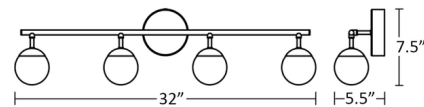

Specifications

COLOR	White
BODY FINISH	Black
WATTAGE	15W
DIMMER	Low Voltage Electronic
DIMENSIONS	24"W x 7.5"H x 5.5"D
INTEGRATED LED MODULE	3 x LED/5W/120V LED
COUNTRY OF ORIGIN	China

Technical Information

PRODUCT DIMENSIONS	Backplate: Round, 4.25" Dia x 1.375"D
LAMP LIFE	50000 hours
COLOR RENDERING	90 CRI
LAMP COLOR	3000K
LUMENS/WATT	237.00
LUMINOUS FLUX	1185 lumens

Shown in black / white

CLICK TO VIEW PRODUCT