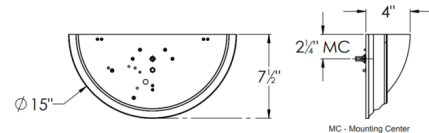

Shown in brushed nickel / alabaster

H	W	D
7-1/2"	15"	4"

Specifications

COLOR	Alabaster
BODY FINISH	Brushed Nickel
WATTAGE	10.5W
DIMMER	Not Dimmable
DIMENSIONS	15"W x 7.5"H x 4"D
INTEGRATED LED MODULE	1 x LED/10.5W/120V LED
COUNTRY OF ORIGIN	China