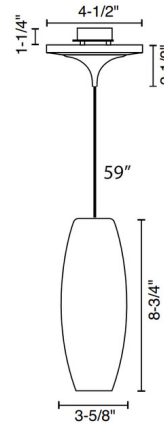

CLICK TO VIEW PRODUCT

Notes: