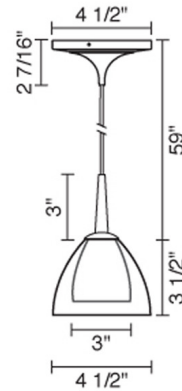

Specifications

COLOR Turquoise
BODY FINISH Chrome
WATTAGE 7W
DIMMER Low Voltage Electronic
DIMENSIONS 4.5"W x 3.5"H
INTEGRATED LED MODULE 1x LED/7W/120-277V LED
COUNTRY OF ORIGIN Germany

Technical Information

PRODUCT DIMENSIONS Adjustable Cable Length: 59"
LAMP LIFE 50000 hours
COLOR RENDERING 90 CRI
LAMP COLOR 3000K
LUMENS/WATT 64.29
LUMINOUS FLUX 450 lumens

Shown in chrome / turquoise

CLICK TO VIEW PRODUCT