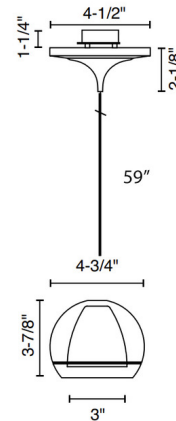

CLICK TO VIEW PRODUCT

Notes: