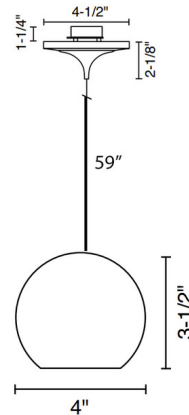

CLICK TO VIEW PRODUCT

Notes: