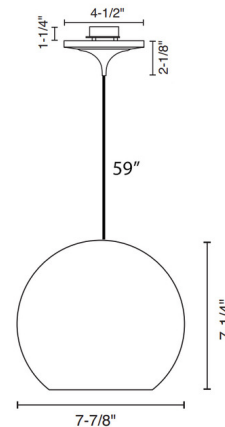

Shown in chrome / white