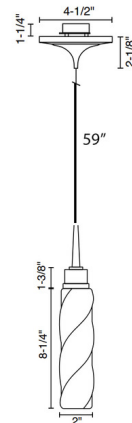

CLICK TO VIEW PRODUCT

Notes: