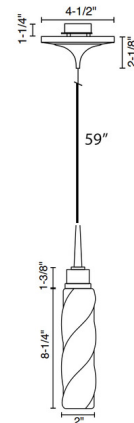

CLICK TO VIEW PRODUCT

Notes: