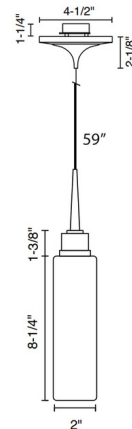

CLICK TO VIEW PRODUCT

Notes: