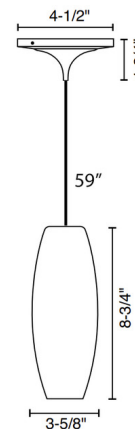

CLICK TO VIEW PRODUCT

Notes: