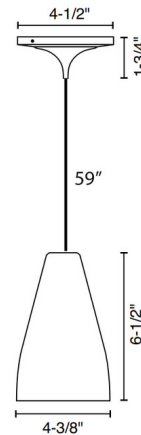

CLICK TO VIEW PRODUCT

Notes: