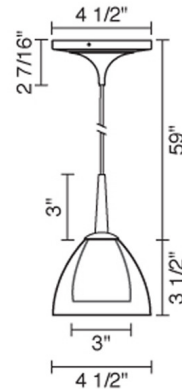

### Description

The Rainbow Pendant adds a clean decorative touch to your space. The mouth blown glass has a colored bell shape with an inner cone shaped White diffuser. The look changes with the light on or off, and will blend well in a variety of styles.

### Specifications

COLOR	Smoky
BODY FINISH	Chrome
WATTAGE	40W
DIMMER	Standard 120V
DIMENSIONS	4.5"W x 3.5"H
BULB NOT INCLUDED	1 x JCD/G9/40W/120V Halogen
OTHER BULB OPTIONS	1 x JCD/G9/120V LED
COUNTRY OF ORIGIN	Germany