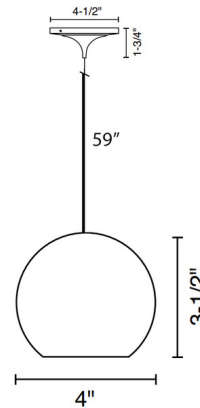

Shown in chrome / clear