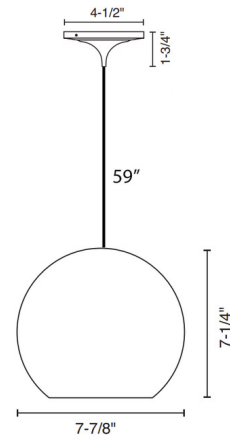

Description

The Sirena Pendant brings a clean decorative look to your space. The open bottom globe shaped mouth blown glass has a decorative pattern, and casts warm shadows across your room. Beautiful alone, or group together for your own unique look.

Specifications

COLOR	White
BODY FINISH	Chrome
WATTAGE	40W
DIMMER	Standard 120V
DIMENSIONS	7.875"W x 7.25"H
BULB NOT INCLUDED	1 x JCD/G9/40W/120V Halogen
OTHER BULB OPTIONS	1 x JCD/G9/120V LED
COUNTRY OF ORIGIN	Italy

Technical Information

PRODUCT DIMENSIONS	Adjustable Cable Length: 59"
--------------------	------------------------------

Shown in chrome / white

CLICK TO VIEW PRODUCT

Notes: