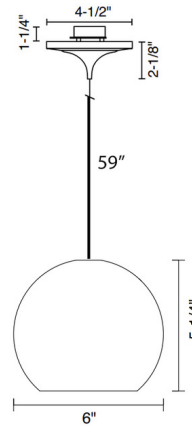

CLICK TO VIEW PRODUCT

Notes: