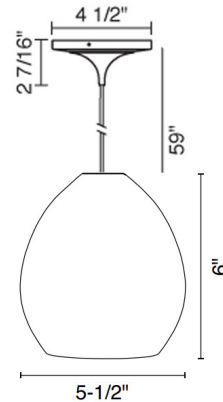

By Bruck

Description

The Vibe Pendant brings a clean decorative look to your space. The tapered dome shaped mouth blown glass looks crackled, and casts warm shadows across your room. Beautiful alone, or group together for your own unique look. Note: Not all options are available.

Shown in matte chrome / glacier

Specifications

COLOR	Glacier
BODY FINISH	Matte Chrome
WATTAGE	40W
DIMMER	Standard 120V
DIMENSIONS	5.5"W x 6"H
BULB NOT INCLUDED	1 x JCD/G9/40W/120V Halogen
OTHER BULB OPTIONS	1 x JCD/G9/120V LED
COUNTRY OF ORIGIN	Italy