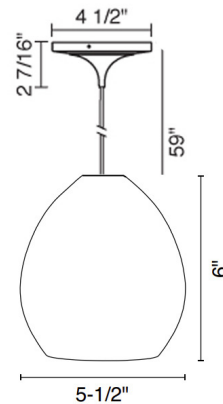

### Description

The Vibe Pendant brings a clean decorative look to your space. The tapered dome shaped mouth blown glass looks crackled, and casts warm shadows across your room. Beautiful alone, or group together for your own unique look. Note: Not all options are available.

### Specifications

COLOR	Glacier
BODY FINISH	Matte Chrome
WATTAGE	40W
DIMMER	Standard 120V
DIMENSIONS	5.5"W x 6"H
BULB NOT INCLUDED	1 x JCD/G9/40W/120V Halogen
OTHER BULB OPTIONS	1 x JCD/G9/120V LED
COUNTRY OF ORIGIN	Italy