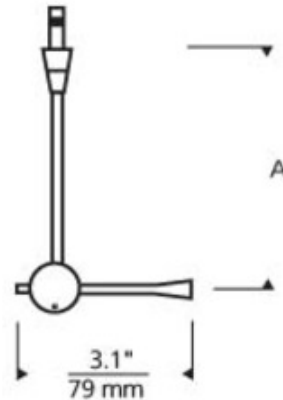

Freejack Sprocket Head

Description:

Freejack Sprocket is a minimal sleek head with cylindrical socket on a rigid stem. Handle is removable. Head swivels 360 degrees around stem and pivots 300 degrees on vertical axis. Available in stem lengths of 1, 3, 6, 12, 18 or 24 inches. Available in Satin Nickel or Antique Bronze finish. Available in Chrome finish with a 3 inch stem length. Includes Freejack connector. One 12 volt GU5.3 MR16 lamp up to 75 watts is required, but not included. ETL Listed. Optional decorative and optical accessories available, sold separately. Freejack canopy required if used as a monopoint, sold separately.

Shown in: Satin Nickel

List Price: \$175.00
 Our Price: \$126.00

Shade Color: N/A
 Body Finish: Satin Nickel
 Lamp: 1 x MR16/GU5.3 (bipin)/75W/12V Halogen
 1 x MR16/GU5.3 (bipin)/12V LED
 Wattage: 75W
 Dimmer: Dimmable
 Dimensions: 1"L x 3.1"D