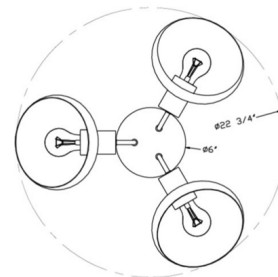

Description

The Gigi Semi Flush Ceiling Light balances white metal shades against contrasting black and brass finishes for a fresh take on a classic mid-century-inspired silhouette. Each shade rotates to allow for up or down lighting, and its timeless design will complement a variety of interior decor styles.

Specifications

COLOR White
 BODY FINISH Black / Antique Brass
 WATTAGE 300W
 DIMMER Standard 120V
 DIMENSIONS 22.75"W x 9.25"H x 22.75"D
 BULB NOT INCLUDED 3 x A19/Medium (E26)/100W/120V Incandescent
 OTHER BULB OPTIONS 3 x A19/Medium (E26)/120V LED
 COUNTRY OF ORIGIN China

Technical Information

PRODUCT DIMENSIONS Canopy: 6" diameter x 0.75"H

Shown in black / antique brass / white

CLICK TO VIEW PRODUCT

Notes: