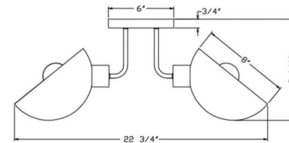

Specifications

COLOR White
 BODY FINISH Black / Antique Brass
 WATTAGE 300W
 DIMMER Standard 120V
 DIMENSIONS 22.75"W x 9.25"H x 22.75"D
 BULB NOT INCLUDED 3 x A19/Medium (E26)/100W/120V Incandescent
 OTHER BULB OPTIONS 3 x A19/Medium (E26)/120V LED
 COUNTRY OF ORIGIN China

Technical Information

PRODUCT DIMENSIONS Canopy: 6" diameter x 0.75"H

Shown in black / antique brass / white

CLICK TO VIEW PRODUCT

Notes: