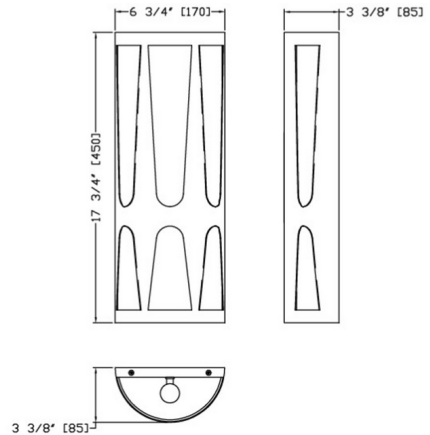

Specifications

COLOR White
 BODY FINISH Black
 WATTAGE 18W
 DIMMER Standard 120V
 DIMENSIONS 6.75"W x 17.75"H x 3.375"D
 BULB NOT INCLUDED 2 x B10/Candelabra (E12)/9W/120V LED
 COUNTRY OF ORIGIN China

Technical Information

PRODUCT DIMENSIONS Backplate: 5.375"W x 17.5"H x 0.625"D

Shown in black / white

CLICK TO VIEW PRODUCT

Notes: