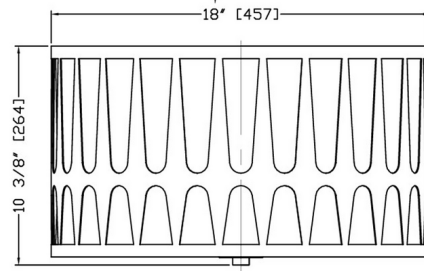

Description

The Royston Ceiling flush Light brings a striking presence to your interior space. The patterned metal overlay create its intriguing profile. The inner white silk shade adds texture and its glass diffuser helps cast a soft illumination to tour room.

Shown in black / white

Includes the metal frame. Fabric shade is 17.25"

Specifications

COLOR	White
BODY FINISH	Black
WATTAGE	27W
DIMMER	Standard 120V
DIMENSIONS	18"W x 10.38"H x 18"D
BULB NOT INCLUDED	3 x A19/Medium (E26)/9W/120V LED
COUNTRY OF ORIGIN	China

Technical Information

PRODUCT DIMENSIONS	Canopy: 15" diameter x 0.75"H
--------------------	-------------------------------

CLICK TO VIEW PRODUCT

Notes: