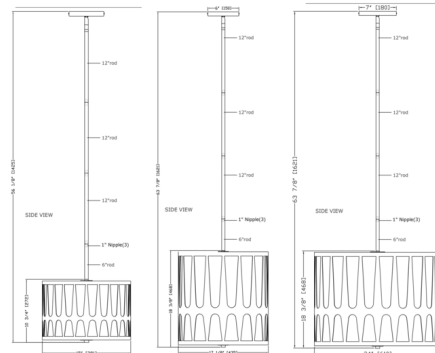

Description

The Royston Pendant brings a striking presence to your interior space. The patterned metal overlay create its intriguing profile. The inner white silk shade adds texture and its glass diffuser helps cast a soft illumination to tour room.

Shown in antique gold / white

Specifications

COLOR White
 BODY FINISH Antique Gold
 WATTAGE 27W
 DIMMER Standard 120V
 DIMENSIONS 15"W x 10.75"H x 15"D
 BULB NOT INCLUDED 3 x A19/Medium (E26)/9W/120V LED
 COUNTRY OF ORIGIN China

Technical Information

PRODUCT DIMENSIONS Downrods: One 6" and Three 12" Included

CLICK TO VIEW PRODUCT

Notes: