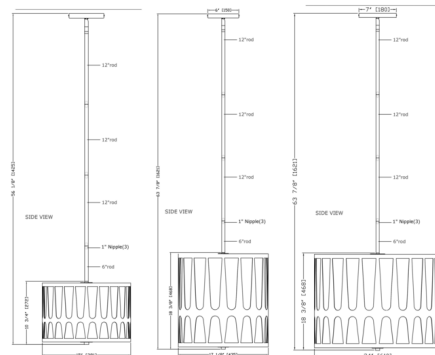

Description

The Royston Pendant brings a striking presence to your interior space. The patterned metal overlay create its intriguing profile. The inner white silk shade adds texture and its glass diffuser helps cast a soft illumination to tour room.

Shown in antique gold / white

Specifications

COLOR White
 BODY FINISH Antique Gold
 WATTAGE 27W
 DIMMER Standard 120V
 DIMENSIONS 15"W x 10.75"H x 15"D
 BULB NOT INCLUDED 3 x A19/Medium (E26)/9W/120V LED
 COUNTRY OF ORIGIN China

Technical Information

PRODUCT DIMENSIONS Downrods: One 6" and Three 12" Included

CLICK TO VIEW PRODUCT

Notes: