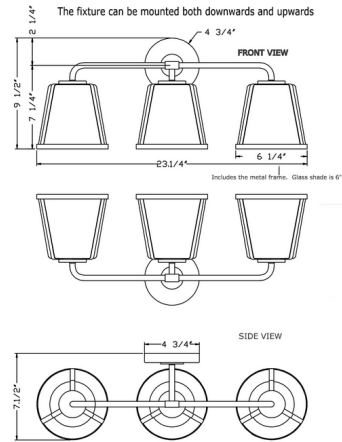

Specifications

COLOR White
 BODY FINISH Polished Nickel
 WATTAGE 51W
 DIMMER Standard 120V
 DIMENSIONS 23.25"W x 9.5"H x 7.5"D
 BULB NOT INCLUDED 3 x A19/Medium (E26)/17W/120V LED
 OTHER BULB OPTIONS A19/Medium (E26)/100W/120V Incandescent
 COUNTRY OF ORIGIN China

Technical Information

PRODUCT DIMENSIONS Backplate: 5" diameter x 0.75"D

Shown in polished nickel / white

CLICK TO VIEW PRODUCT

Notes: