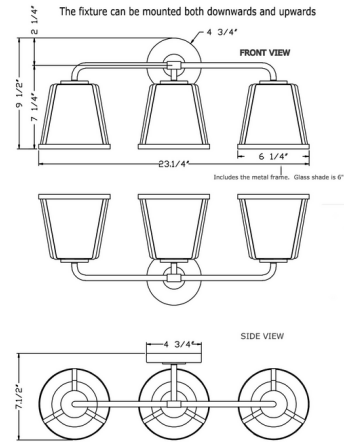

Specifications

| | |
|--------------------|---|
| COLOR | White |
| BODY FINISH | Polished Nickel |
| WATTAGE | 51W |
| DIMMER | Standard 120V |
| DIMENSIONS | 23.25"W x 9.5"H x 7.5"D |
| BULB NOT INCLUDED | 3 x A19/Medium (E26)/17W/120V LED |
| OTHER BULB OPTIONS | A19/Medium (E26)/100W/120V Incandescent |
| COUNTRY OF ORIGIN | China |

Technical Information

| | |
|--------------------|---------------------------------|
| PRODUCT DIMENSIONS | Backplate: 5" diameter x 0.75"D |
|--------------------|---------------------------------|

Shown in polished nickel / white