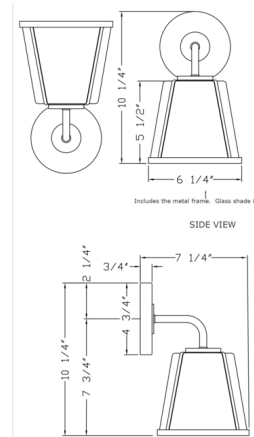

Shown in antique gold / white

Specifications

COLOR	White
BODY FINISH	Antique Gold
WATTAGE	17W
DIMMER	Standard 120V
DIMENSIONS	6.25"W x 10.25"H x 7.25"D
BULB NOT INCLUDED	1 x A19/Medium (E26)/17W/120V LED
OTHER BULB OPTIONS	A19/Medium (E26)/100W/120V Incandescent
COUNTRY OF ORIGIN	China

Technical Information

PRODUCT DIMENSIONS	Backplate: 5" diameter x 0.75"D

CLICK TO VIEW PRODUCT

Notes: