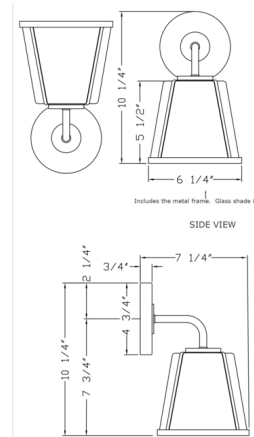

Lightology

lightology.com
866-954-4489
05-15-26

Project: _____
 Company: _____
 Location: _____ Fixture Type: _____
 SPEC #: **CRY1094233**
 Approved On: _____ Approved By: _____

Fulton Wall Sconce By Crystorama

Description

The Fulton Wall Sconce offers a refined, tailored look for your interior space. Its sleek steel frame grips a soft glass shade, casting a warm, inviting glow that gently illuminates your room. May be mounted up or down.

Shown in antique gold / white

Specifications

COLOR	White
BODY FINISH	Antique Gold
WATTAGE	17W
DIMMER	Standard 120V
DIMENSIONS	6.25"W x 10.25"H x 7.25"D
BULB NOT INCLUDED	1 x A19/Medium (E26)/17W/120V LED
OTHER BULB OPTIONS	A19/Medium (E26)/100W/120V Incandescent
COUNTRY OF ORIGIN	China

Technical Information

PRODUCT DIMENSIONS	Backplate: 5" diameter x 0.75"D
--------------------	---------------------------------

CLICK TO VIEW PRODUCT

Notes: