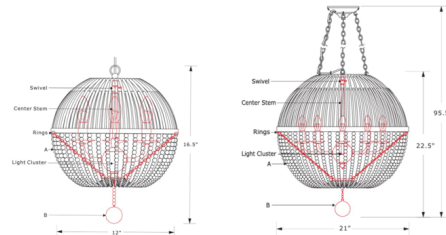

### Description

The Duval Chandelier offers an open cage design with an elegant twist. The top half of the cage is made from steel with Frosted round glass beads flowing towards the decorative ball at the bottom.

### Specifications

COLOR	Frosted
BODY FINISH	Matte Black
WATTAGE	180W
DIMMER	Standard 120V
DIMENSIONS	12"W x 16.5"H x 12"D
BULB NOT INCLUDED	3 x B10/Candelabra (E12)/60W/120V Incandescent
OTHER BULB OPTIONS	3 x B10/Candelabra (E12)/120V LED
COUNTRY OF ORIGIN	China