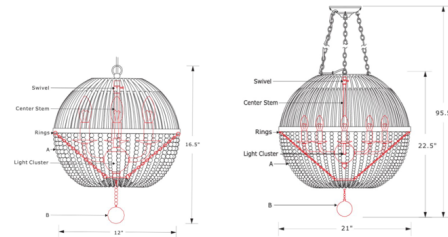

Description

The Duval Chandelier offers an open cage design with an elegant twist. The top half of the cage is made from steel with Frosted round glass beads flowing towards the decorative ball at the bottom.

Shown in matte black / frosted

Specifications

COLOR	Frosted
BODY FINISH	Matte Black
WATTAGE	180W
DIMMER	Standard 120V
DIMENSIONS	12"W x 16.5"H x 12"D
BULB NOT INCLUDED	3 x B10/Candelabra (E12)/60W/120V Incandescent
OTHER BULB OPTIONS	3 x B10/Candelabra (E12)/120V LED
COUNTRY OF ORIGIN	China